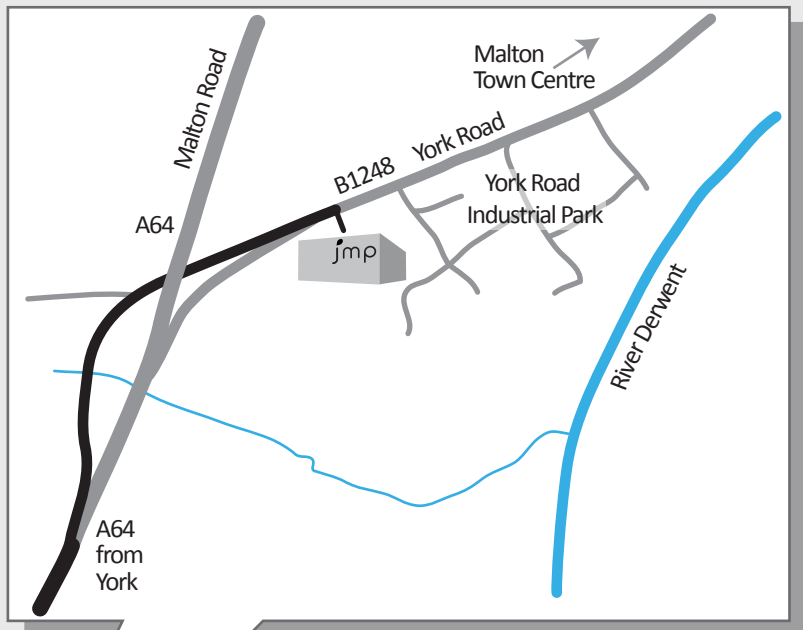

How to find jmp

J M Packaging Ltd,
Malton Enterprise Park,
Malton, North Yorkshire,
YO17 6AB

tel: 01653 691500

From the South: Leave the A1M at junction 45. Take the A64 East past York until the Malton exit, the B1248. Once on the B1248, Malton Enterprise Park is the first turn on the right.

From the North: Leave the A1M at junction 47. Take the A59 towards York. Take the A1237 that bypasses York to the North until joining the A64. Take the Malton exit, the B1248. Once on the B1248, Malton Enterprise Park is the first turn on the right.

Malton Enterprise Park is a new development and currently JMP is the only unit there, so it is clearly visible.

By rail: There are direct trains from Manchester and York railway stations. Malton railway station is around 2 miles from JMP.

By air: Closest airport Leeds Bradford, 48 miles.