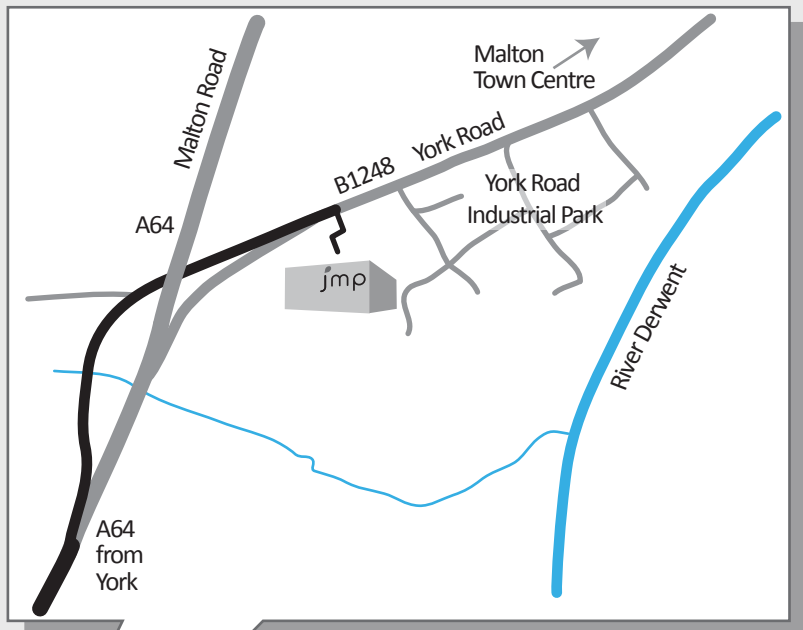

How to find jmp

J M Packaging Ltd,
Malton Enterprise Park,
Malton, North Yorkshire,
YO17 6AB

tel: 01653 691500

From the South: Leave the A1M at junction 44. Take the A64 East past York until the Malton exit, the B1248. Once on the B1248, Malton Enterprise Park is the first turn on the right.

From the North: Leave the A1M at junction 47. Take the A59 towards York. Take the A1237 that bypasses York to the North until joining the A64. Take the Malton exit, the B1248. Once on the B1248, Malton Enterprise Park is the first turn on the right.

Malton Enterprise Park is gradually being developed and JMP is situated half way down the estate road.

By rail: There are direct trains from Manchester and York railway stations. Malton railway station is around 2 miles from JMP.

By air: Closest airport Leeds Bradford, 48 miles.